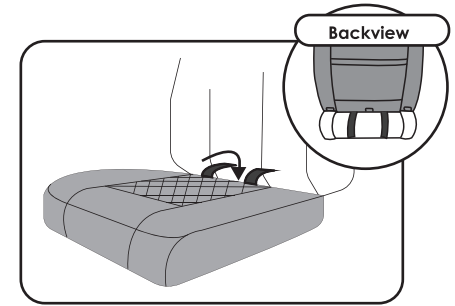

1 Detach the headrest by pressing the button located at the base of the headrest. Then simply lift the headrest to separate it from the backrest.

2 Place the backrest cover over the seat making sure the headrest opening are aligned accordingly.

3 Push the straps through the seat crevice, and position the straps to the back of the seat.

4 Once the straps come out of the seat's crevice, pull them out and attach them to the seat's flap, as shown in the image.

5 Locate the hook-and-loop patch at the back of the backrest cover and attach them directly to the car seat's upholstery. Please repeat the previous steps to install the other back rest cover.

6 To install the bottom cover, place it on the seat and push the buckle straps through the seat crevice. Then, pull them out from the backside of the seat as shown in the image above.