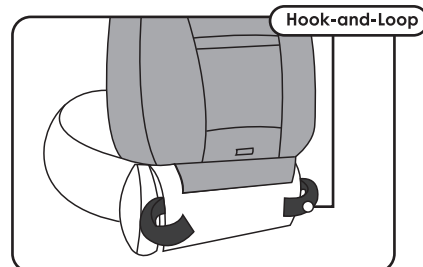

1 Detach the headrest by pressing the button located at the base of the headrest. Then simply lift the headrest to separate it from the backrest.

2 Place the backrest cover over the seat making sure the headrest opening are aligned accordingly.

3 Push the straps through the seat crevice, and position the straps to the back of the seat.

4 Once the straps come out of the seat's crevice, pull them out and attach them to the seat's flap, as shown in the image.

5 Locate the hook-and-loop patch at the back of the backrest cover and attach them directly to the car seat's upholstery. Please repeat the previous steps to install the other back rest cover.

6 To install the bottom cover, place it on the seat and push the buckle straps through the seat crevice. Then, pull them out from the backside of the seat as shown in the image above.