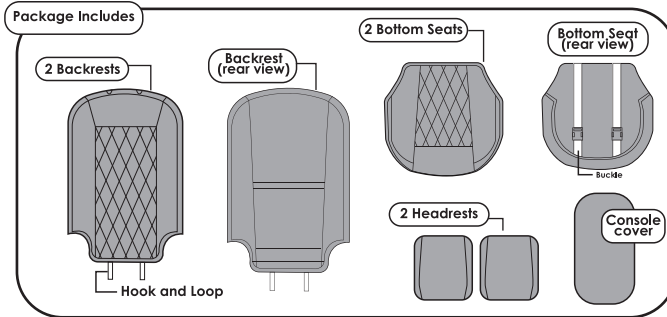

1 Detach the headrest by pressing the button located at the base of the headrest. Then simply lift the headrest to separate it from the backrest.

2 Place the backrest cover over the seat making sure the headrest opening are aligned accordingly.

3 Push the straps through the seat crevice, and position the straps to the back of the seat.

4 Once the straps come out of the seat's crevice, pull them out and attach them to the seat's flap, as shown in the image.

5 Locate the hook-and-loop patch at the back of the backrest cover and attach them directly to the car seat's upholstery. Please repeat the previous steps to install the other back rest cover.

6 To install the bottom cover, place it on the seat and push the buckle straps through the seat crevice. Then, pull them out from the backside of the seat as shown in the image above.

7a Tuck in the bottom cover around the seat, especially next to the center console, to ensure a snug fit. Finally, attach the buckle straps underneath the seat. TIP: Use a plastic tool to tuck in the cover easily.