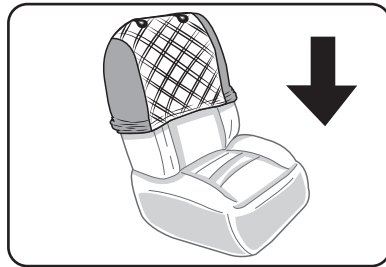

CM5019-FRONT COVER:

Video instructions are available at <https://www.fhgroupauto.com/product/custom-fit-seat-covers-2021-2022-ford-bronco-full-size-suv/>

Warning

- Machine wash cold, delicate cycle. Air dry only.
- Avoid sharp objects to protect covers from being scratched/damaged.
- We suggest wearing protective eyewear and gloves during installation.

1 Detach the headrest by pressing the button located at the base of the headrest. Then simply lift the headrest to separate it from the backrest.

2 Place the backrest cover over the seat making sure the headrest opening are aligned accordingly.

3 Push the straps through the seat crevice, and position the straps to the back of the seat.

4 Once the straps come out of the seat's crevice, pull them out and attach them to the seat's flap, as shown in the image.

5 Locate the hook-and-loop patch at the back of the backrest cover and attach them directly to the car seat's upholstery. Please repeat the previous steps to install the other back rest cover.

6 To install the bottom cover, place it on the seat and push the buckle straps through the seat crevice. Then, pull them out from the backside of the seat as shown in the image above.