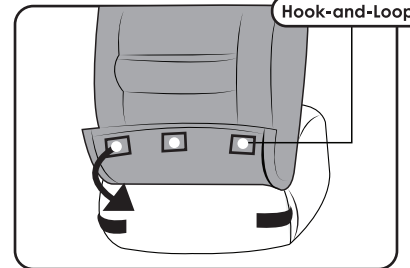

1 Detach the headrest by pressing the button located at the base of the headrest. Then simply lift the headrest to separate it from the backrest.

2 Place the backrest cover over the seat making sure the headrest opening are aligned accordingly.

3 Push the straps through the seat crevice, and position the straps to the back of the seat.

4 Once the straps come out of the seat's crevice, pull them out and attach them to the seat's flap, as shown in the image.

5 Locate the hook-and-loop patch at the back of the backrest cover and attach them directly to the car seat's upholstery. Please repeat the previous steps to install the other back rest cover.

6 To install the bottom cover, place it on the seat and push the buckle straps through the seat crevice. Then, pull them out from the backside of the seat as shown in the image above.