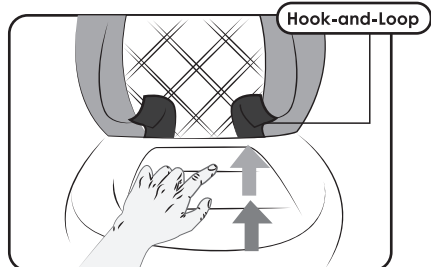

1 Detach the headrest by pressing the button located at the base of the headrest. Then simply lift the headrest to separate it from the backrest.

2 Place the backrest cover over the seat making sure the headrest opening are aligned accordingly.

3 Push the straps through the seat crevice, and position the straps to the back of the seat.

4 Once the straps come out of the seat's crevice, pull them out and attach them to the seat's flap, as shown in the image.

5 Locate the hook-and-loop patch at the back of the backrest cover and attach them directly to the car seat's upholstery. Please repeat the previous steps to install the other back rest cover.

6 To install the bottom cover, place it on the seat and push the buckle straps through the seat crevice. Then, pull them out from the backside of the seat as shown in the image above.