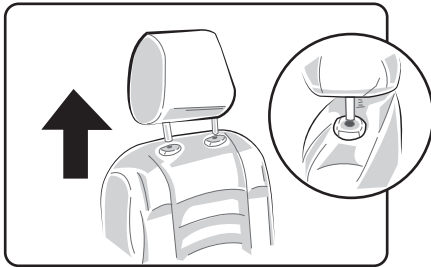

1 Detach the headrest by pressing the button located at the base of the headrest. Then simply lift the headrest to separate it from the backrest.

2 Place the backrest cover over the seat making sure the headrest opening are aligned accordingly.

3 Push the straps through the seat crevice, and position the straps to the back of the seat.

4 Once the straps come out of the seat's crevice, pull them out and attach them to the seat's flap, as shown in the image.

5 Locate the hook-and-loop patch at the back of the backrest cover and attach them directly to the car seat's upholstery. Please repeat the previous steps to install the other back rest cover.

6 To install the bottom cover, place it on the seat and push the buckle straps through the seat crevice. Then, pull them out from the backside of the seat as shown in the image above.