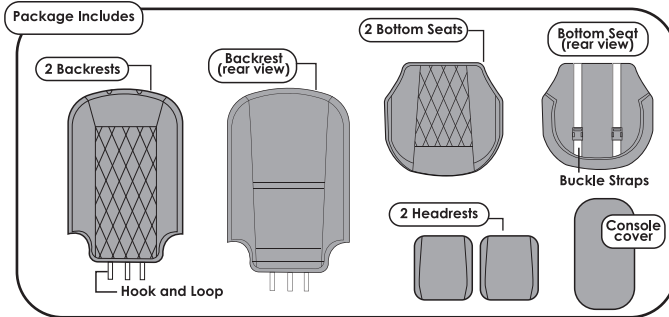

- ① Detach the headrest by pressing the button located at the base of the headrest. Then simply lift the headrest to separate it from the backrest.

- ② Place the backrest cover over the seat making sure the Headrest openings are aligned accordingly.

- ③ Open the flaps of your car seat by unlatching the hooks located at the bottom of your seat. This will open a pathway for the crevice of your car seat.

- ④ Push the straps through the seat crevice, and position the straps to the back of the seat.

- ⑤ Locate the hook-and-loop attachment at the back of the backrest cover and attach it directly to the seat's upholstery. Please repeat the previous steps to install the other backrest cover.

- ⑥ To install the bottom cover, place it on the seat and push the buckle straps through the seat crevice. Then, pull them out from the backside of the seat as shown in the image above.

- ⑦a Tuck in the bottom cover around the seat, especially next to the center console, to ensure a snug fit. Finally, attach the buckle straps underneath the seat. TIP: Use a plastic tool to tuck in the cover easily.