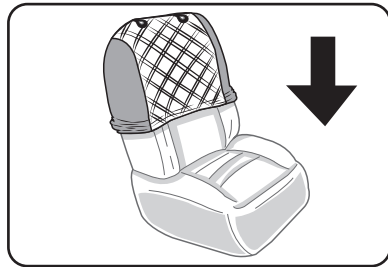

CM5021-FRONT COVER:

Video instructions are available at <https://www.fhgroupauto.com/product/kia-forte-2019-2022-car-seat-covers/>

Warning

- Machine wash cold, delicate cycle. Air dry only.
- Avoid sharp objects to protect covers from being scratched/damaged.
- We suggest wearing protective eyewear and gloves during installation.

- ① Detach the headrest by pressing the button located at the base of the headrest. Then simply lift the headrest to separate it from the backrest.

- ② Place the backrest cover over the seat making sure the Headrest openings are aligned accordingly.

- ③ Open the flaps of your car seat by unlatching the hooks located at the bottom of your seat. This will open a pathway for the crevice of your car seat.

- ④ Push the straps through the seat crevice, and position the straps to the back of the seat.

- ⑤ Locate the hook-and-loop attachment at the back of the backrest cover and attach it directly to the seat's upholstery. Please repeat the previous steps to install the other backrest cover.

- ⑥ To install the bottom cover, place it on the seat and push the buckle straps through the seat crevice. Then, pull them out from the backside of the seat as shown in the image above.