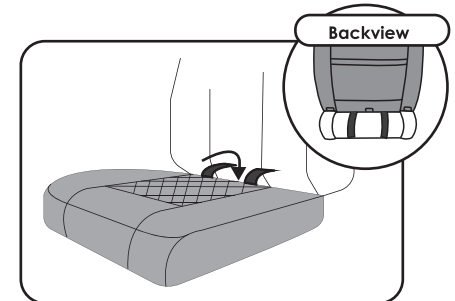

- ① Detach the headrest by pressing the button located at the base of the headrest. Then simply lift the headrest to separate it from the backrest.

- ② Place the backrest cover over the seat making sure the Headrest openings are aligned accordingly.

- ③ Open the flaps of your car seat by unlatching the hooks located at the bottom of your seat. This will open a pathway for the crevice of your car seat.

- ④ Push the straps through the seat crevice, and position the straps to the back of the seat.

- ⑤ Locate the hook-and-loop attachment at the back of the backrest cover and attach it directly to the seat's upholstery. Please repeat the previous steps to install the other backrest cover.

- ⑥ To install the bottom cover, place it on the seat and push the buckle straps through the seat crevice. Then, pull them out from the backside of the seat as shown in the image above.