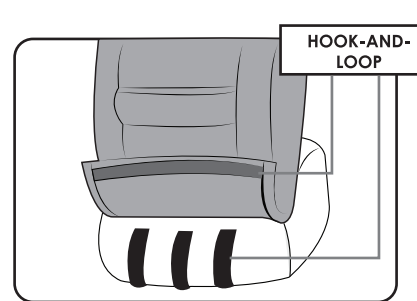

- ① Detach the headrest by pressing the button located at the base of the headrest. Then simply lift the headrest to separate it from the backrest.

- ② Place the backrest cover over the seat making sure the Headrest openings are aligned accordingly.

- ③ Open the flaps of your car seat by unlatching the hooks located at the bottom of your seat. This will open a pathway for the crevice of your car seat.

- ④ Push the straps through the seat crevice, and position the straps to the back of the seat.

- ⑤ Locate the hook-and-loop attachment at the back of the backrest cover and attach it directly to the seat's upholstery. Please repeat the previous steps to install the other backrest cover.

- ⑥ To install the bottom cover, place it on the seat and push the buckle straps through the seat crevice. Then, pull them out from the backside of the seat as shown in the image above.