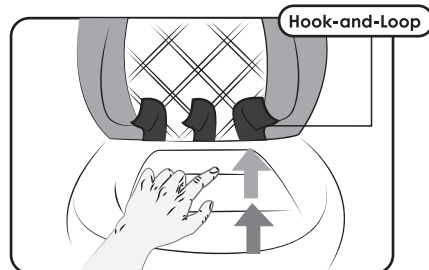

- ① Detach the headrest by pressing the button located at the base of the headrest. Then simply lift the headrest to separate it from the backrest.

- ② Place the backrest cover over the seat making sure the Headrest openings are aligned accordingly.

- ③ Open the flaps of your car seat by unlatching the hooks located at the bottom of your seat. This will open a pathway for the crevice of your car seat.

- ④ Push the straps through the seat crevice, and position the straps to the back of the seat.

- ⑤ Locate the hook-and-loop attachment at the back of the backrest cover and attach it directly to the seat's upholstery. Please repeat the previous steps to install the other backrest cover.

- ⑥ To install the bottom cover, place it on the seat and push the buckle straps through the seat crevice. Then, pull them out from the backside of the seat as shown in the image above.