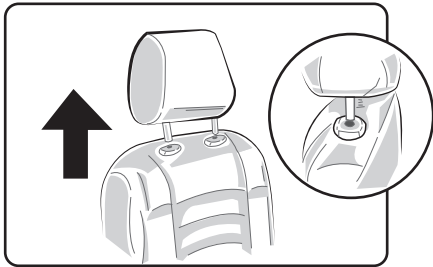

- ① Detach the headrest by pressing the button located at the base of the headrest. Then simply lift the headrest to separate it from the backrest.

- ② Place the backrest cover over the seat making sure the Headrest openings are aligned accordingly.

- ③ Open the flaps of your car seat by unlatching the hooks located at the bottom of your seat. This will open a pathway for the crevice of your car seat.

- ④ Push the straps through the seat crevice, and position the straps to the back of the seat.

- ⑤ Locate the hook-and-loop attachment at the back of the backrest cover and attach it directly to the seat's upholstery. Please repeat the previous steps to install the other backrest cover.

- ⑥ To install the bottom cover, place it on the seat and push the buckle straps through the seat crevice. Then, pull them out from the backside of the seat as shown in the image above.