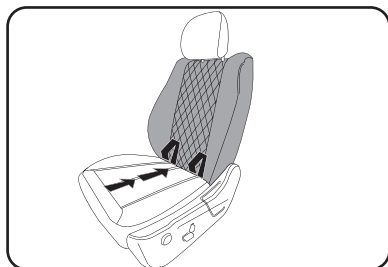

2 BACKRESTS

2 BOTTOM SEATS

BOTTOM SEAT (REAR VIEW)

2 HEADRESTS

CENTER CONSOLE COVER

PACKAGE INCLUDES

- 1 Open the hook-and-loop attachments located at the headrest opening and slide the backrest cover onto the seat. Once the cover is on, close the headrest opening using the hook-and-loop attachments.

- 2 Tuck in the edges of the seat cover into your car seat as shown above.

- 3 Insert the front straps through the crevice of the seat and push them until they come out at the back of the seat.

- 4 Locate the hook-and-loop attachments at the back of the backrest cover and attach them directly to the seat's upholstery. Please repeat the previous steps to install the other backrest cover.

- 5 To install the bottom cover, place it on your car seat making sure it follows the contour of your seat. Then, tuck in the corners of the cover and ensure the cover aligns and accommodates the seat's controls.