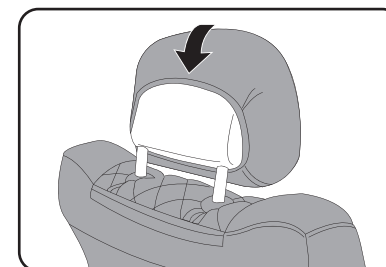

2 BACKRESTS

2 BOTTOM SEATS

BOTTOM SEAT (REAR VIEW)

2 HEADRESTS

CENTER CONSOLE COVER

PACKAGE INCLUDES

- 1 Open the hook-and-loop attachments located at the headrest opening and slide the backrest cover onto the seat. Once the cover is on, close the headrest opening using the hook-and-loop attachments.

- 2 Tuck in the edges of the seat cover into your car seat as shown above.

- 3 Insert the front straps through the crevice of the seat and push them until they come out at the back of the seat.

- 4 Locate the hook-and-loop attachments at the back of the backrest cover and attach them directly to the seat's upholstery. Please repeat the previous steps to install the other backrest cover.

- 5 To install the bottom cover, place it on your car seat making sure it follows the contour of your seat. Then, tuck in the corners of the cover and ensure the cover aligns and accommodates the seat's controls.

- 6 Push the buckle straps through the seat crevice.

- 7 Connect together the front and rear buckle straps under the seat. Your buckle straps should be connected together as shown in the image above.

- 8 Slide your center console cover over your vehicle's center console.