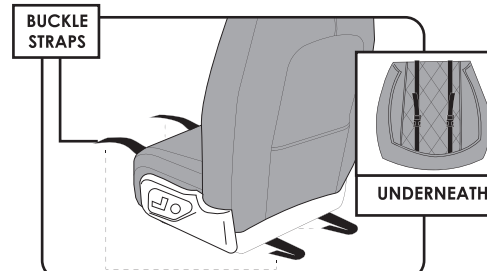

2 BACKRESTS

2 BOTTOM SEATS

BOTTOM SEAT (REAR VIEW)

2 HEADRESTS

CENTER CONSOLE COVER

PACKAGE INCLUDES

- 1 Open the hook-and-loop attachments located at the headrest opening and slide the backrest cover onto the seat. Once the cover is on, close the headrest opening using the hook-and-loop attachments.

- 2 Tuck in the edges of the seat cover into your car seat as shown above.

- 3 Insert the front straps through the crevice of the seat and push them until they come out at the back of the seat.

- 4 Locate the hook-and-loop attachments at the back of the backrest cover and attach them directly to the seat's upholstery. Please repeat the previous steps to install the other backrest cover.

- 5 To install the bottom cover, place it on your car seat making sure it follows the contour of your seat. Then, tuck in the corners of the cover and ensure the cover aligns and accommodates the seat's controls.

- 6 Push the buckle straps through the seat crevice.

- 7 Connect together the front and rear buckle straps under the seat. Your buckle straps should be connected together as shown in the image above.

- 8 Slide your center console cover over your vehicle's center console.