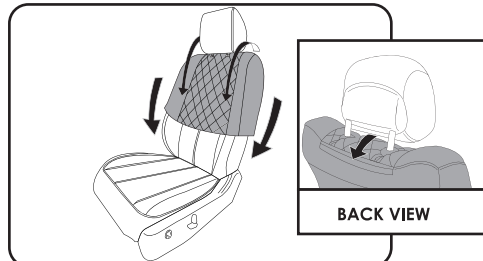

2 BACKRESTS

2 BOTTOM SEATS

BOTTOM SEAT (REAR VIEW)

2 HEADRESTS

CENTER CONSOLE COVER

PACKAGE INCLUDES

- 1 Open the hook-and-loop attachments located at the headrest opening and slide the backrest cover onto the seat. Once the cover is on, close the headrest opening using the hook-and-loop attachments.

- 2 Tuck in the edges of the seat cover into your car seat as shown above.

- 3 Insert the front straps through the crevice of the seat and push them until they come out at the back of the seat.

- 4 Locate the hook-and-loop attachments at the back of the backrest cover and attach them directly to the seat's upholstery. Please repeat the previous steps to install the other backrest cover.

- 5 To install the bottom cover, place it on your car seat making sure it follows the contour of your seat. Then, tuck in the corners of the cover and ensure the cover aligns and accommodates the seat's controls.