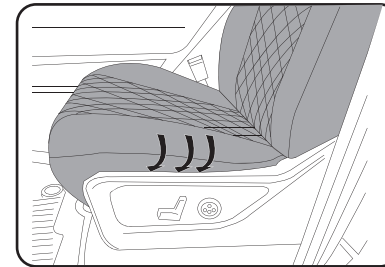

2 BACKRESTS

2 BOTTOM SEATS

BOTTOM SEAT (REAR VIEW)

2 HEADRESTS

CENTER CONSOLE COVER

PACKAGE INCLUDES

- 1 Open the hook-and-loop attachments located at the headrest opening and slide the backrest cover onto the seat. Once the cover is on, close the headrest opening using the hook-and-loop attachments.

- 2 Tuck in the edges of the seat cover into your car seat as shown above.

- 3 Insert the front straps through the crevice of the seat and push them until they come out at the back of the seat.

- 4 Locate the hook-and-loop attachments at the back of the backrest cover and attach them directly to the seat's upholstery. Please repeat the previous steps to install the other backrest cover.

- 5 To install the bottom cover, place it on your car seat making sure it follows the contour of your seat. Then, tuck in the corners of the cover and ensure the cover aligns and accommodates the seat's controls.