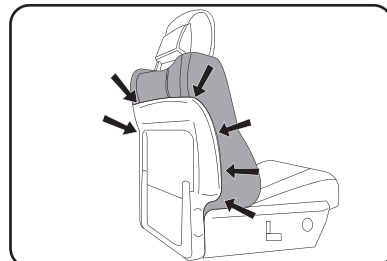

2 BACKRESTS

2 BOTTOM SEATS

BOTTOM SEAT (REAR VIEW)

2 HEADRESTS

CENTER CONSOLE COVER

PACKAGE INCLUDES

- 1 Open the hook-and-loop attachments located at the headrest opening and slide the backrest cover onto the seat. Once the cover is on, close the headrest opening using the hook-and-loop attachments.

- 2 Tuck in the edges of the seat cover into your car seat as shown above.

- 3 Insert the front straps through the crevice of the seat and push them until they come out at the back of the seat.

- 4 Locate the hook-and-loop attachments at the back of the backrest cover and attach them directly to the seat's upholstery. Please repeat the previous steps to install the other backrest cover.

- 5 To install the bottom cover, place it on your car seat making sure it follows the contour of your seat. Then, tuck in the corners of the cover and ensure the cover aligns and accommodates the seat's controls.

- 6 Push the buckle straps through the seat crevice.

- 7 Connect together the front and rear buckle straps under the seat. Your buckle straps should be connected together as shown in the image above.

- 8 Slide your center console cover over your vehicle's center console.