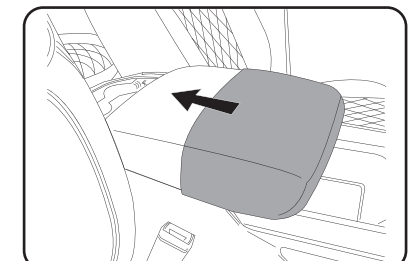

1. 8 Slide your center console cover over your vehicle's center console.