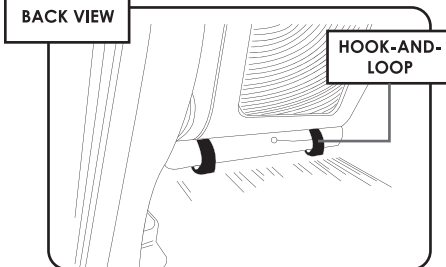

2 BACKRESTS

2 BOTTOM SEATS

BOTTOM SEAT (REAR VIEW)

2 HEADRESTS

CENTER CONSOLE COVER

PACKAGE INCLUDES

- 1 Open the hook-and-loop attachments located at the headrest opening and slide the backrest cover onto the seat. Once the cover is on, close the headrest opening using the hook-and-loop attachments.

- 2 Tuck in the edges of the seat cover into your car seat as shown above.

- 3 Insert the front straps through the crevice of the seat and push them until they come out at the back of the seat.

- 4 Locate the hook-and-loop attachments at the back of the backrest cover and attach them directly to the seat's upholstery. Please repeat the previous steps to install the other backrest cover.

- 5 To install the bottom cover, place it on your car seat making sure it follows the contour of your seat. Then, tuck in the corners of the cover and ensure the cover aligns and accommodates the seat's controls.