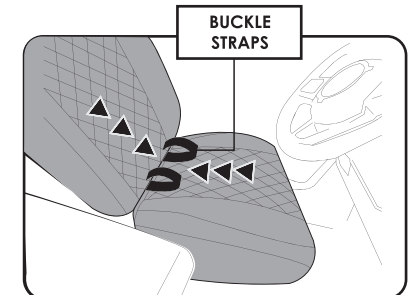

2 BACKRESTS

2 BOTTOM SEATS

BOTTOM SEAT (REAR VIEW)

2 HEADRESTS

CENTER CONSOLE COVER

PACKAGE INCLUDES

- 1 Open the hook-and-loop attachments located at the headrest opening and slide the backrest cover onto the seat. Once the cover is on, close the headrest opening using the hook-and-loop attachments.

- 2 Tuck in the edges of the seat cover into your car seat as shown above.

- 3 Insert the front straps through the crevice of the seat and push them until they come out at the back of the seat.

- 4 Locate the hook-and-loop attachments at the back of the backrest cover and attach them directly to the seat's upholstery. Please repeat the previous steps to install the other backrest cover.

- 5 To install the bottom cover, place it on your car seat making sure it follows the contour of your seat. Then, tuck in the corners of the cover and ensure the cover aligns and accommodates the seat's controls.

- 6 Push the buckle straps through the seat crevice.

- 7 Connect together the front and rear buckle straps under the seat. Your buckle straps should be connected together as shown in the image above.

- 8 Slide your center console cover over your vehicle's center console.