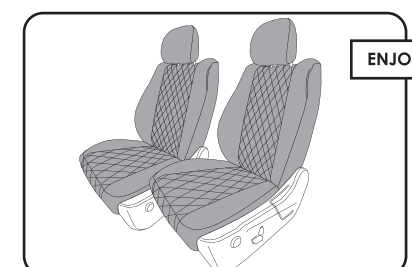

- 2 Tuck in the edges of the seat cover into your car seat as shown above.

- 3 Insert the front straps through the crevice of the seat and push them until they come out at the back of the seat.

- 4 Locate the hook-and-loop attachments at the back of the backrest cover and attach them directly to the seat's upholstery. Please repeat the previous steps to install the other backrest cover.

- 5 To install the bottom cover, place it on your car seat making sure it follows the contour of your seat. Then, tuck in the corners of the cover and ensure the cover aligns and accommodates the seat's controls.

- 6 Push the buckle straps through the seat crevice.

- 7 Connect together the front and rear buckle straps under the seat. Your buckle straps should be connected together as shown in the image above.

- 8 Slide your center console cover over your vehicle's center console.

- 9 Slip on the headrest covers. TIP: Starting from either side of the headrest and sliding the cover sideways will help you achieve a secure fit.

- 10 Adjust accordingly and smooth out your custom-fit seat cover.